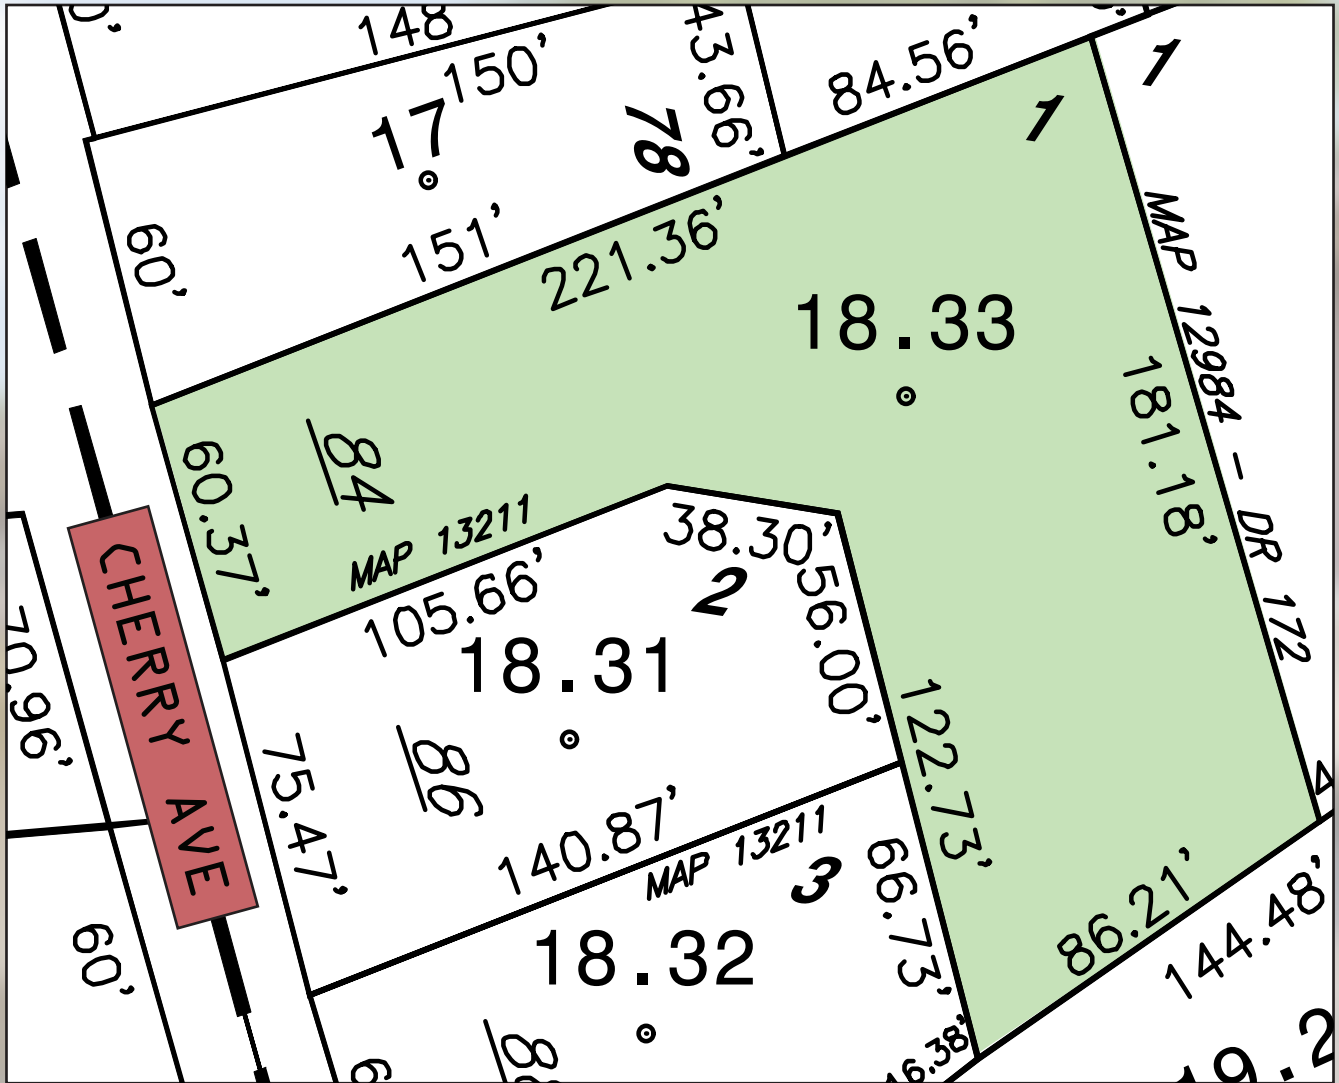

CHERRY AVENUE

DELMAR, NEW YORK

Build your Dream Home in Delmar, NY

Choose From Our Home Designs or Build to Your Specifications.
This is One of The Last Opportunities to Build a New Home in Delmar.
Close to Schools, Shopping & Access to I-87 & I-90.

Lot #84 - Starting in the Low $500k's (Lot + Design/Build)